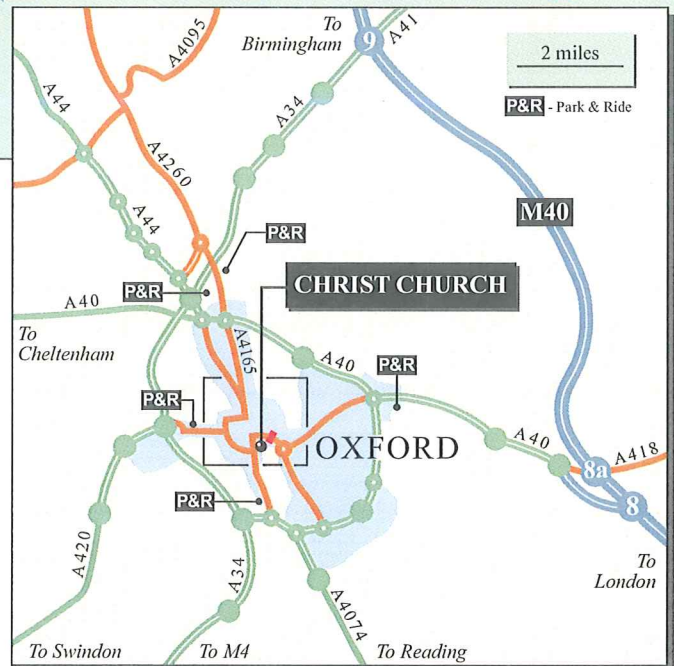

Christ Church

OXFORD OX1 1DP

Tel: 01865 286877

Fax: 01865 286328

Email: conferences@chch.ox.ac.uk

By car - The eastern part of the High St is now closed to private vehicles between 7.30am & 6.30pm. To avoid the city-centre, approach via the A4142 southern ring-road and take the A4144 Abingdon Rd northwards for about 1.5 miles to St Aldate's.

Parking - Multi-storey parking is available to the west of Christ Church, off Oxpens Rd. The nearest park-and-ride car park is about 1.5 miles to the south of Christ Church, off Abingdon Rd.

By train - Christ Church is a 15 minute walk from Oxford Station, via Park End St, New Rd, Queen St and St Aldate's.

By coach - The main coach station is at Gloucester Green, off George St. Christ Church is a 10 minute walk from the coach station, via George St, Cornmarket St and St Aldate's.