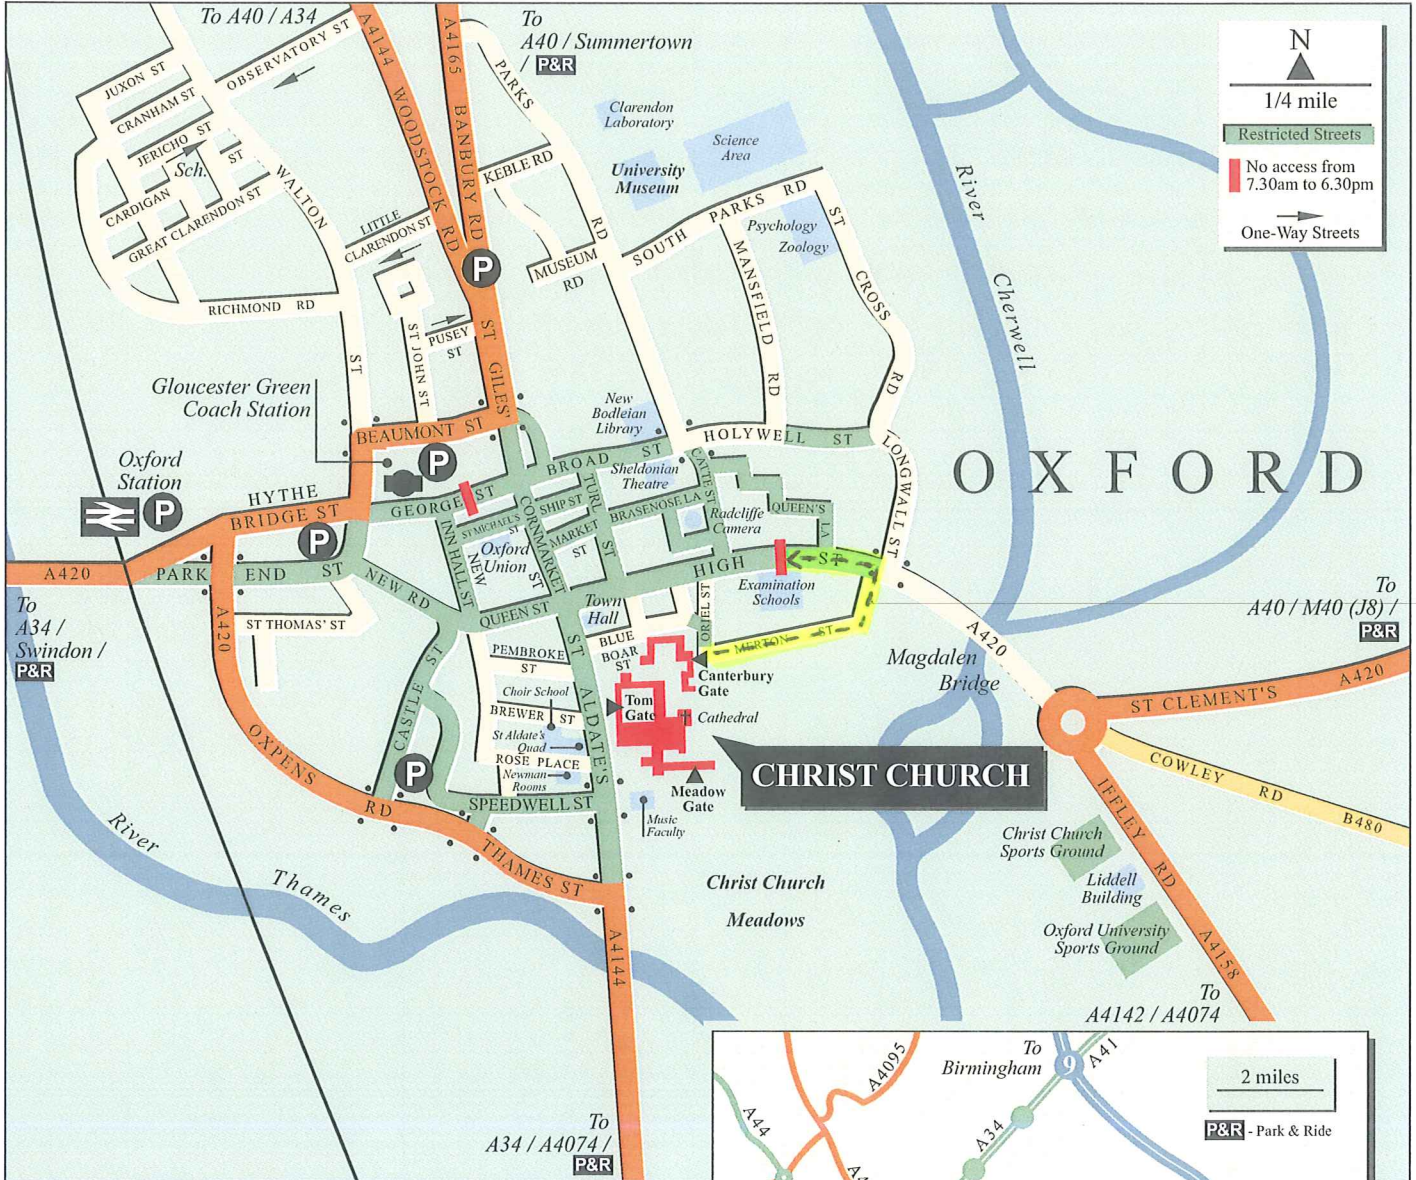

Christ Church

OXFORD OX1 1DP

Tel: 01865 286877

Fax: 01865 286328

Email: conferences@chch.ox.ac.uk

By car - The eastern part of the High St is now closed to private vehicles between 7.30am & 6.30pm. To avoid the city-centre, approach via the A4142 southern ring-road and take the A4144 Abingdon Rd northwards for about 1.5 miles to St Aldate's.

Parking - Multi-storey parking is available to the west of Christ Church, off Oxpens Rd. The nearest park-and-ride car park is about 1.5 miles to the south of Christ Church, off Abingdon Rd.

By train - Christ Church is a 15 minute walk from Oxford Station, via Park End St, New Rd, Queen St and St Aldate's.

By coach - The main coach station is at Gloucester Green, off George St. Christ Church is a 10 minute walk from the coach station, via George St, Cornmarket St and St Aldate's.